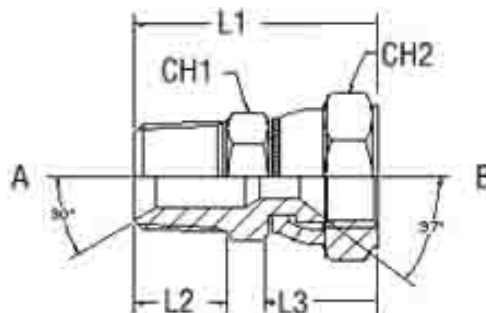

STRAIGHT ADAPTORS
A-J

MALE BSPT X JIC FEMALE SWIVEL

BSPT MALE WITH 60° CONE X JIC FEMALE SWIVEL NUT

Part Number	BSPT Male Thread (A)	JIC Female Thread (B)	Overall Length mm (L1)	Thread Length - mm (L2)	Thread Length - mm (L3)	Hex A/F (CH1)	Hex A/F (CH2)
A-J-0207	1/8-28	7/16-20	33	10	17.5	12	17
A-J-0407	1/4-19	7/16-20	37	14	17.5	14	17
A-J-0409	1/4-19	9/16-18	39	14	20	14	19
A-J-0609	3/8-19	9/16-18	40	15	20	17	19
A-J-0612	3/8-19	3/4-16	42	15	21.6	19	24
A-J-0614	3/8-19	7/8-14	47	15	24.3	22	27
A-J-0812	1/2-14	3/4-16	48	19	21.6	24	24
A-J-0814	1/2-14	7/8-14	50	19	24.3	24	27
A-J-1217	3/4-14	1.1/16-12	56.5	19	27.8	30	32
A-J-1621	1-11	1.5/16-12	63.5	24	28.5	36	41
A-J-2026	1.1/4-11	1.5/8-12	69	25	32	46	50