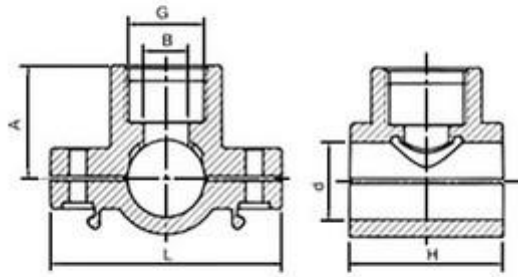

Saddle Single Outlet with Reinforcing Ring – Rural

Plasson Australia Code	d [mm]	Rp [mm]	Weight [g]
1607001	20	1/2"	62
1607002	25	1/2"	70
1607003	25	3/4"	72
1607004	32	1/2"	142
1607005	32	3/4"	143
1607006	32	1"	150
1607007	40	1/2"	149
1607008	40	3/4"	151
1607009	40	1"	159
1607010	50	1/2"	193
1607011	50	1 1/4"	226