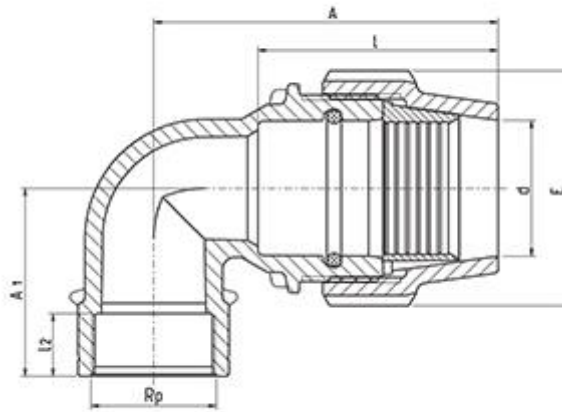

# 90° Elbow with Threaded Female Offtake

<b>Plasson Australia Code</b>	<b>d [mm]</b>	<b>A [mm]</b>	<b>A1 [mm]</b>	<b>E [mm]</b>	<b>L [mm]</b>	<b>L2 [mm]</b>	<b>Rp [mm]</b>	<b>Weight [g]</b>
7150002	3/4" Rural	78	40	48	54	19	1/2"	64
7150003	3/4" Rural	78	44	48	57	19	3/4"	71
7150004	1" Rural	81	46	54	58	18	1/2"	64
7150005	1" Rural	81	46	54	58	19	3/4"	88
7150006	1" Rural	83	50	54	58	21	1"	96
7150007	1 1/4" Rural	95	54	64	67	18	3/4"	158
7150008	1 1/4" Rural	95	54	64	67	21	1"	148
7150009	1 1/4" Rural	99	60	64	67	25	1 1/4"	181
7150010	1 1/2" Rural	119	52	82	84	21	1"	231
7150011	1 1/2" Rural	119	62	82	84	25	1 1/4"	272
7150012	1 1/2" Rural	119	62	82	84	25	1 1/2"	287
7150013	1 1/2" Rural	119	75	82	84	30	2"	319
7150014	2" Rural	133	57	96	93	21	1"	306
7150015	2" Rural	133	67	96	93	25	1 1/4"	340
7150016	2" Rural	135	66	96	93	25	1 1/2"	368
7150017	2" Rural	138	85	96	93	30	2"	413