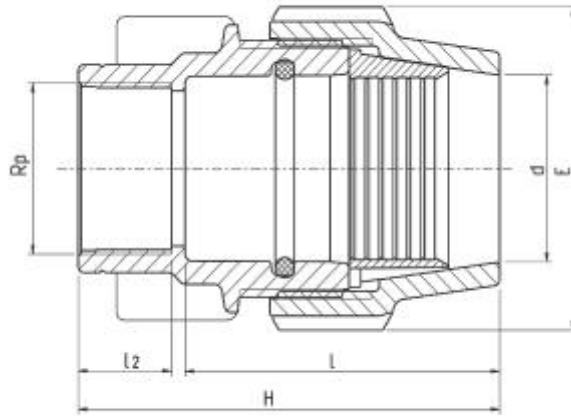

Female Adaptor

Plasson Australia Code	d [mm]	H [mm]	E [mm]	L [mm]	L2 [mm]	Weight [g]
7030003	3/4" Rural	82	48	60	19	61
7030004	3/4" Rural	82	48	60	19	60
7030005	3/4" Rural	92	48	57	21	72
7030006	1" Rural	88	54	63	21	91
7030007	1" Rural	88	54	63	21	80
7030008	1 1/4" Rural	94	64	73	19	116
7030009	1 1/4" Rural	94	64	69	21	128
7030010	1 1/4" Rural	96	64	67	25	152
7030011	1 1/2" Rural	112	82	84	21	210
7030012	1 1/2" Rural	114	82	84	25	238
7030013	1 1/2" Rural	114	82	84	25	249
7030014	2" Rural	123	96	93	25	303
7030015	2" Rural	123	96	93	25	306
7030016	2" Rural	128	96	93	30	320