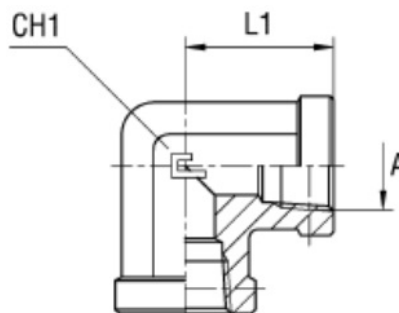

90 DEGREE ADAPTORS
E-E-90

BSPT FEMALE SOCKET 90°

BSPT FIXED FEMALE SOCKET 90° FORGING

Part Number	BSPT Female Thread (A)	L1 - mm	Hex A/F (CH1)
E-E-90-0202	1/8-28	20	16
E-E-90-0404	1/4-19	22.5	19
E-E-90-0606	3/8-19	26	24
E-E-90-0808	1/2-14	31	27
E-E-90-1212	3/4-14	34	33
E-E-90-1616	1-11	42	41
E-E-90-2020	1.1/4-11	48	50
E-E-90-2424	1.1/2-11	53	60