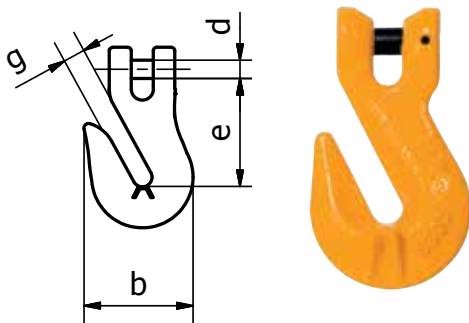

BEAVER GRADE 80 COMPONENT CONNECTORS (CONT'D)

BEAVER GRADE 80 CLEVIS SHORTENING GRAB HOOK

Code	Chain Size mm	WLL (kg)	e mm	b mm	d mm	g mm	Approx Weight (kg)	UOM	Pack Qty
886206	6	1100	45	45.7	7.6	8.3	0.25	Each	80
886207	7-8	2000	53.3	50	9	10.5	0.28	Each	55
886210	10	3200	75.5	72	12.5	10.5	0.73	Each	25
886213	13	5300	92	96	16	16.5	1.6	Each	12
886216	16	8000	99	112.5	19.7	19	2.8	Each	8
886220	20	12500	122.7	143	24	24	4	Each	4
886222	22	15000	126	143.5	26	27	72	Each	3

No Deration

BEAVER GRADE 80 CLEVIS SHORTENING GRAB HOOK C/W SAFETY PIN

Code	Chain Size mm	WLL (kg)	e mm	b mm	d mm	g mm	Approx Weight (kg)	UOM	Pack Qty
886213S	13	5300	90	120	16	15	1.75	Each	1
886216S	16	8000	105	130	20	19	2.8	Each	1