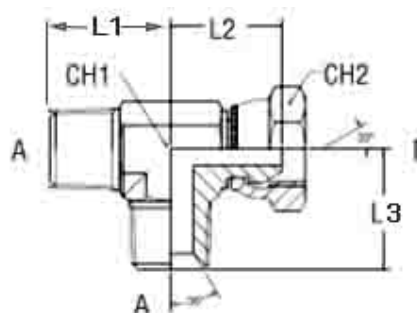

**TEE ADAPTORS**
**A-C-A**

MALE BSPT X BSPP FEMALE X BSPT MALE  
 MALE BSPT X BSPP FEMALE X BSPT MALE TEE WITH 60°  
 CONE

Part Number	BSPT Male Thread (A)	BSPP Female Thread (B)	BSPT Male Thread (A)	L1 - mm	L2 - mm	L3 - mm	Hex A/F (CH1)	Hex A/F (CH2)
A-C-A-040404	1/4-19	1/4-19	1/4-19	25.5	25.5	25.5	14	14
A-C-A-060606	3/8-19	3/8-19	3/8-19	28.5	28.5	28.5	16	16
A-C-A-080808	1/2-14	1/2-14	1/2-14	36	36	36	22	22
A-C-A-121212	3/4-14	3/4-14	3/4-14	43.5	43.5	43.5	27	27
A-C-A-161616	1-11	1-11	1-11	50	50	50	33	33
A-C-A-202020	1.1/4-11	1.1/4-11	1.1/4-11	56.5	56.2	56.5	41	41