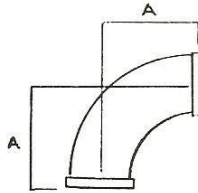

**STANDARD SIZE**

NPS mm	O.D. mm	"A" mm	Weight (kilos)
50*	60	83	0.9
80*	89	108	2.4
100*	114	127	3.0
150*	165	165	9.0
200*	219	197	12.5

**ELBOWS 90°**

**LONG SIZE**

NPS mm	O.D. mm	"A" mm	Weight (kilos)
50	60	152	1.7
80	89	203	4.0
100	114	229	6.4
150	165	273	13.0
200	219	305	23.0

\*AVAILABLE AS CAST FITTINGS

**ALL MEASUREMENTS AND WEIGHTS ARE APPROXIMATE**

**STANDARD SIZE**

NPS mm	O.D. mm	"A" mm	Weight (kilos)
50*	60	60	0.5
80*	89	62	1.4
100*	114	70	2.4
150*	165	100	5.1
200*	219	110	12.3

**ELBOWS 45°**

**LONG SIZE**

NPS mm	O.D. mm	"A" mm	Weight (kilos)
50	60	78	1.1
80	89	109	2.3
100	114	135	3.2
150	165	173	7.6
200	219	235	14.0

\*AVAILABLE IN CAST FITTINGS

**ALL MEASUREMENTS AND WEIGHTS ARE APPROXIMATE**