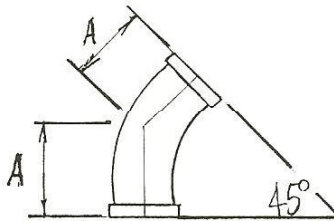

**STANDARD SIZE**

NPS mm	O.D. mm	"A" mm	Weight (kilos)
50*	60	83	0.9
80*	89	108	2.4
100*	114	127	3.0
150*	165	165	9.0
200*	219	197	12.5

**ELBOWS 90°**

**LONG SIZE**

NPS mm	O.D. mm	"A" mm	Weight (kilos)
50	60	152	1.7
80	89	203	4.0
100	114	229	6.4
150	165	273	13.0
200	219	305	23.0

\*AVAILABLE AS CAST FITTINGS

**ALL MEASUREMENTS AND WEIGHTS ARE APPROXIMATE**

**STANDARD SIZE**

NPS mm	O.D. mm	"A" mm	Weight (kilos)
50*	60	60	0.5
80*	89	62	1.4
100*	114	70	2.4
150*	165	100	5.1
200*	219	110	12.3

**ELBOWS 45°**

**LONG SIZE**

NPS mm	O.D. mm	"A" mm	Weight (kilos)
50	60	78	1.1
80	89	109	2.3
100	114	135	3.2
150	165	173	7.6
200	219	235	14.0

\*AVAILABLE IN CAST FITTINGS

**ALL MEASUREMENTS AND WEIGHTS ARE APPROXIMATE**