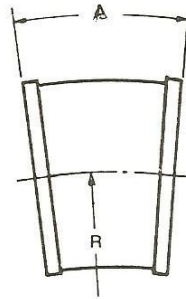

SETTING PIECES 10°

NPS mm	O.D. mm	"A" mm	Weight (kilos)
50*	60	78	0.5
80	89	86	0.7
100*	114	97	2.1
150*	165	110	3.5
200*	219	149	5.9

ALSO AVAILABLE IN 15°, 22½° AND 30°

*AVAILABLE AS CAST FITTINGS

ALL MEASUREMENTS AND WEIGHTS ARE APPROXIMATE

STUB ENDS

NPS mm	O.D. mm	"A" mm	Weight (kilos)
50	60	38	0.4
80	89	38	0.6
100	114	38	0.9
150	165	38	1.3
200	219	38	1.9

**ALL MEASUREMENTS AND WEIGHTS ARE APPROXIMATE
LARGER SIZES AVAILABLE ON REQUEST**