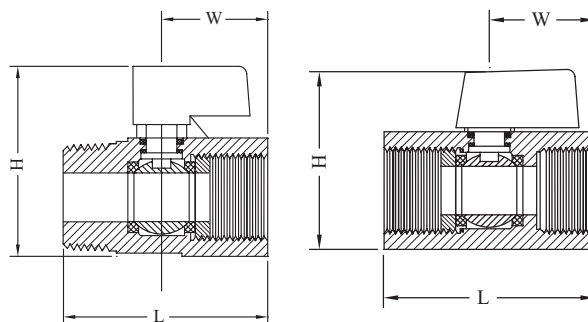

Short General Purpose Brass Ball Valves - Pacific

| Short General Purpose Brass Ball Valves - Pacific | | | | | | |
|---|---------------|------|------|-----|------|---------------|
| AAP CODE | IMPERIAL SIZE | L | H | W | A | APPROX. KG/PC |
| VB15 | 1/2 | 47 | 40.5 | 86 | 11.5 | 0.16 |
| VB20 | 3/4 | 52.5 | 48.5 | 94 | 12 | 0.22 |
| VB25 | 1 | 62.5 | 49.5 | 104 | 13.5 | 0.36 |
| VB32 | 1 1/4 | 73 | 58.5 | 122 | 15 | 0.47 |
| VB40 | 1 1/2 | 83 | 68 | 152 | 15.5 | 0.83 |
| VB50 | 2 | 93 | 83.5 | 152 | 16.5 | 1.21 |

Mini Brass Ball Valve

| Mini Brass Ball Valve | | | | | | |
|-----------------------|----------|---------------|----|----|----|---------------|
| AAP CODE | | IMPERIAL SIZE | L | H | W | APPROX. KG/PC |
| F/F | M/F | | | | | |
| VBBM06 | VBBMMF06 | 1/8 | 42 | 35 | 21 | 0.08 |
| VBBM08 | VBBMMF08 | 1/4 | 40 | 35 | 20 | 0.08 |
| VBBM10 | VBBMMF10 | 3/8 | 41 | 36 | 20 | 0.08 |
| VBBM15 | VBBMMF15 | 1/2 | 45 | 41 | 22 | 0.11 |
| VBBM20 | VBBMMF20 | 3/4 | 53 | 46 | 26 | 0.21 |

Brass Hose Cock

| Brass Hose Cock | | | | | |
|-----------------|---------------|------|----|----|--------------|
| AAP CODE | IMPERIAL SIZE | L | H | W | APPROX KG/PC |
| VBHC15 | 1/2 | 97 | 77 | 50 | 0.31 |
| VBHC20 | 3/4 | 94.5 | 77 | 50 | 0.35 |