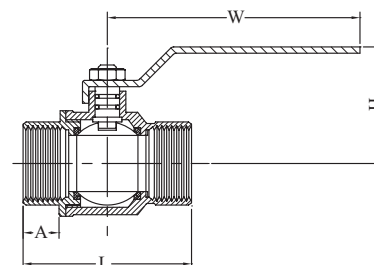

Short General Purpose Brass Ball Valves - Pacific

| Short General Purpose Brass Ball Valves - Pacific | | | | | | |
|---|---------------|------|------|-----|------|---------------|
| AAP CODE | IMPERIAL SIZE | L | H | W | A | APPROX. KG/PC |
| VB15 | 1/2 | 47 | 40.5 | 86 | 11.5 | 0.16 |
| VB20 | 3/4 | 52.5 | 48.5 | 94 | 12 | 0.22 |
| VB25 | 1 | 62.5 | 49.5 | 104 | 13.5 | 0.36 |
| VB32 | 1 1/4 | 73 | 58.5 | 122 | 15 | 0.47 |
| VB40 | 1 1/2 | 83 | 68 | 152 | 15.5 | 0.83 |
| VB50 | 2 | 93 | 83.5 | 152 | 16.5 | 1.21 |

Mini Brass Ball Valve

| Mini Brass Ball Valve | | | | | | |
|-----------------------|----------|---------------|----|----|----|---------------|
| AAP CODE | | IMPERIAL SIZE | L | H | W | APPROX. KG/PC |
| F/F | M/F | | | | | |
| VBBM06 | VBBMMF06 | 1/8 | 42 | 35 | 21 | 0.08 |
| VBBM08 | VBBMMF08 | 1/4 | 40 | 35 | 20 | 0.08 |
| VBBM10 | VBBMMF10 | 3/8 | 41 | 36 | 20 | 0.08 |
| VBBM15 | VBBMMF15 | 1/2 | 45 | 41 | 22 | 0.11 |
| VBBM20 | VBBMMF20 | 3/4 | 53 | 46 | 26 | 0.21 |

Brass Hose Cock

| Brass Hose Cock | | | | | |
|-----------------|---------------|------|----|----|--------------|
| AAP CODE | IMPERIAL SIZE | L | H | W | APPROX KG/PC |
| VBHC15 | 1/2 | 97 | 77 | 50 | 0.31 |
| VBHC20 | 3/4 | 94.5 | 77 | 50 | 0.35 |