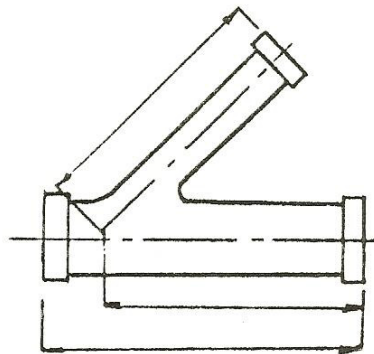

SIZE mm	"A" mm
80 x 50	100
100 x 50	133
100 x 80	133
150 x 50	165
150 x 80	165
150 x 100	165
200 x 50	210
200 x 80	210
200 x 100	210
200 x 150	210

REDUCING TEES — SHOULDERED

REDUCING TEES — SCREWED

ALL SIZES AVAILABLE UPON REQUEST

ANGLE TEES 45° REDUCING

ALL SIZES AVAILABLE UPON REQUEST