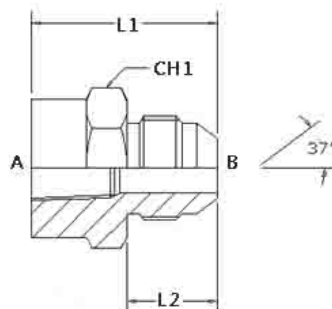

STRAIGHT ADAPTORS
E-G

 FEMALE BSPT X JIC MALE
 BSPT FIXED FEMALE X JIC MALE WITH 37° CONE

Part Number	BSPT Female Thread (A)	JIC Male Thread (B)	Overall Length mm (L1)	Thread Length - mm (L2)	Hex A/F (CH1)
E-G-0207	1/8-28	7/16-20	30	14	14
E-G-0407	1/4-19	7/16-20	35.5	14	19
E-G-0409	1/4-19	9/16-18	35.5	14	19
E-G-0609	3/8-19	9/16-18	36.5	14	22
E-G-0612	3/8-19	3/4-16	39.5	16.8	22
E-G-0809	1/2-14	9/16-18	42	14	27
E-G-0812	1/2-14	3/4-16	45.5	16.7	27
E-G-0814	1/2-14	7/8-14	48	19.3	27
E-G-0817	1/2-14	1.1/16-12	52	22	28.5
E-G-1217	3/4-14	1.1/16-12	52.5	22	36
E-G-1621	1-11	1.5/16-12	59.5	23	41