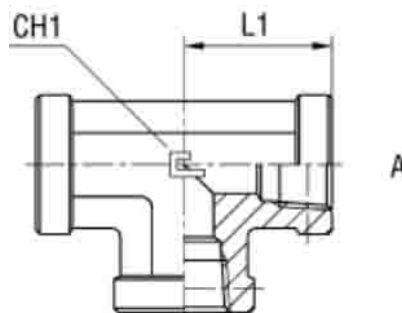

TEE ADAPTORS
AC-AC-AC

NPTF FEMALE SOCKET TEE

NPTF FIXED FEMALE SOCKET EQUAL TEE

Part Number	NPTF Female Thread (A)	NPTF Female Thread (A)	NPTF Female Thread (A)	L1 - mm	Hex A/F (CH1)
AC-AC-AC-020202	1/8-27	1/8-27	1/8-27	16.8	14.3
AC-AC-AC-040404	1/4-18	1/4-18	1/4-18	22.4	19
AC-AC-AC-060606	3/8-18	3/8-18	3/8-18	25.9	22.2
AC-AC-AC-080808	1/2-14	1/2-14	1/2-14	31.2	27
AC-AC-AC-121212	3/4-14	3/4-14	3/4-14	34.5	33.3
AC-AC-AC-161616	1-11.1/2	1-11.1/2	1-11.1/2	41.1	41.3
AC-AC-AC-202020	1.1/4-11.1/2	1.1/4-11.1/2	1.1/4-11.1/2	43.2	47.6