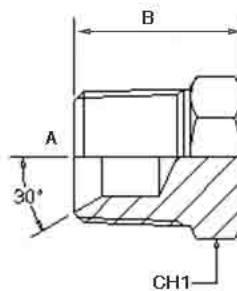

**PLUGS AND CAPS**
**L**

 NPTF MALE PLUG  
 NPTF MALE HEX PLUG

Part Number	NPT Male Thread (A)	Overall Length (L1)	Hex A/F (CH1)
L-02	1/8-27	14.2	11.1
L-04	1/4-18	21.6	15.9
L-06	3/8-18	21.6	19.1
L-08	1/2-14	27.9	22.2
L-12	3/4-14	26.7	27
L-16	1-11.1/2	31.5	33.3
L-20	1.1/4-11.1/2	37.3	44.5
L-24	1.1/2-11.1/2	39.9	50.8
L-32	2-11.1/2	44.5	63.5