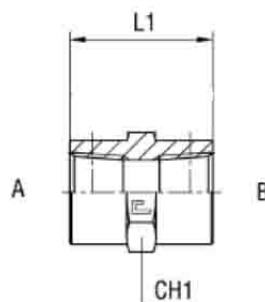

STRAIGHT ADAPTORS
E-E

BSPT SOCKET STRAIGHT

BSPT FIXED FEMALE SOCKET STRAIGHT ADAPTOR

| Part Number | BSPT Female Thread (A) | BSPT Female Thread (B) | Overall Length mm (L1) | Hex A/F (CH1) |
|-------------|------------------------|------------------------|------------------------|---------------|
| E-E-0202 | 1/8-28 | 1/8-28 | 20 | 14 |
| E-E-0204 | 1/8-28 | 1/4-19 | 30 | 19 |
| E-E-0404 | 1/4-19 | 1/4-19 | 30 | 19 |
| E-E-0406 | 1/4-19 | 3/8-19 | 30 | 22 |
| E-E-0408 | 1/4-19 | 1/2-14 | 40 | 27 |
| E-E-0606 | 3/8-19 | 3/8-19 | 30 | 22 |
| E-E-0608 | 3/8-19 | 1/2-14 | 40 | 27 |
| E-E-0808 | 1/2-14 | 1/2-14 | 40 | 27 |
| E-E-1212 | 3/4-14 | 3/4-14 | 42 | 36 |
| E-E-1616 | 1-11 | 1-11 | 50 | 41 |
| E-E-2020 | 1.1/4-11 | 1.1/4-11 | 55 | 50 |
| E-E-2424 | 1.1/2-11 | 1.1/2-11 | 55 | 55 |
| E-E-3232 | 2-11 | 2-11 | 65 | 70 |