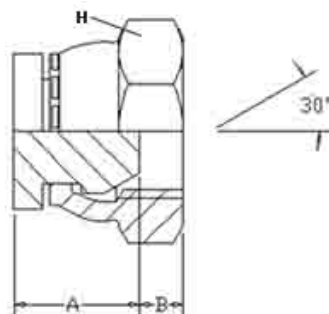

PLUGS AND CAPS
C

 FEMALE BSPP SWIVEL CAP
 BSPP FEMALE SWIVEL CAP WITH 60° CONE

Part Number	BSPP Female Thread (A)	Length (L1)	Hex A/F (CH1)
C-02	1/8-28	17	14
C-04	1/4-19	19	19
C-06	3/8-19	20.8	22
C-08	1/2-14	23.5	27
C-12	3/4-14	28.4	32
C-16	1-11	30.7	41
C-20	1.1/4-11	32.5	50
C-24	1.1/2-11	35	55
C-32	2-11	42.5	70