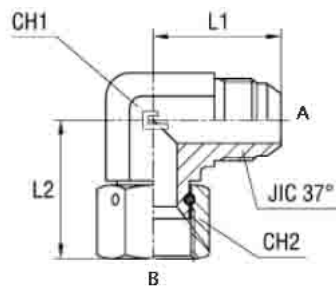

90 DEGREE ADAPTORS

G-J-90

MALE JIC X JIC FEMALE 90°

JIC MALE X JIC FEMALE SWIVEL NUT 90°

Part Number	JIC Male Thread (A)	JIC Female Thread (B)	L1 - mm	L2 - mm	Hex A/F (CH1)	Hex A/F (CH2)
G-J-90-0707	7/16-20	7/16-20	24.5	25	11	15
G-J-90-0808	1/2-20	1/2-20	26.5	28	14	17
G-J-90-0909	9/16-18	9/16-18	26.9	28.2	14	19
G-J-90-1212	3/4-16	3/4-16	32	33.9	19	24
G-J-90-1214	3/4-16	7/8-14	32	40.6	19	27
G-J-90-1412	7/8-14	3/4-16	37.8	37.1	22	24
G-J-90-1414	7/8-14	7/8-14	37.8	40.6	22	27
G-J-90-1717	1.1/16-12	1.1/16-12	44.2	45.1	27	32
G-J-90-2121	1.5/16-12	1.5/16-12	48.8	51.2	33	41
G-J-90-2626	1.5/8-12	1.5/8-12	55.5	58.7	41	50
G-J-90-3030	1.7/8-12	1.7/8-12	62.5	66.9	48	55
G-J-90-4040	2.1/2-12	2.1/2-12	75.5	84.1	63	75