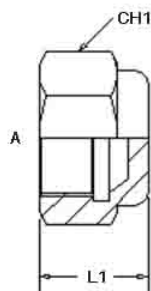

PLUGS AND CAPS
AG

JIC FEMALE CAP

JIC FIXED FEMALE CAP WITH 37° CONE

Part Number	JIC Female Thread (A)	Overall Length (L1)	Hex A/F (CH1)
AG-07	7/16-20	15.1	15
AG-08	1/2-20	15.5	17
AG-09	9/16-18	15.9	19
AG-12	3/4-16	19	24
AG-14	7/8-14	21.4	27
AG-17	1.1/16-12	23	32
AG-19	1.3/16-12	24.6	34.9
AG-21	1.5/16-12	25.8	41
AG-26	1.5/8-12	27	50
AG-30	1.7/8-12	30.2	60
AG-40	2.1/2-12	36.5	75