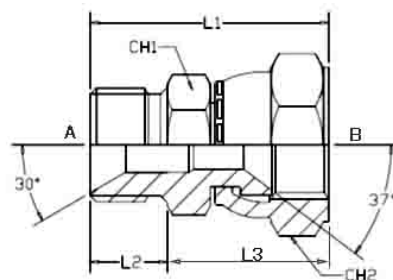

**STRAIGHT ADAPTORS**
**B-J**

MALE BSPP X JIC FEMALE SWIVEL  
 BSPP MALE WITH 60° CONE X JIC FEMALE SWIVEL NUT

Part Number	BSPP Male Thread (A)	JIC Female Thread (B)	Overall Length mm (L1)	Thread Length - mm (L2)	Thread Length - mm (L3)	Hex A/F (CH1)	Hex A/F (CH2)
B-J-0407	1/4-19	7/16-20	26	12	14	19	15
B-J-0409	1/4-19	9/16-18	27	12	15	19	19
B-J-0609	3/8-19	9/16-18	30.5	13.5	17	22	19
B-J-0612	3/8-19	3/4-16	32.5	13.5	19	22	24
B-J-0614	3/8-19	7/8-14	33	13.5	19.5	22	27
B-J-0812	1/2-14	3/4-16	37	16	21	27	24
B-J-0814	1/2-14	7/8-14	37.5	16	21.5	27	27
B-J-0817	1/2-14	1.1/16-12	53.5	16	37.5	27	32
B-J-1214	3/4-14	7/8-14	41	18.5	22.5	32	27
B-J-1217	3/4-14	1.1/16-12	42	18.5	23.5	32	32
B-J-1617	1-11	1.1/16-12	59	20.5	38.5	41	32
B-J-1621	1-11	1.5/16-12	46	20.5	25.5	41	41
B-J-2026	1.1/4-11	1.5/8-12	52	20.5	31.5	50	50