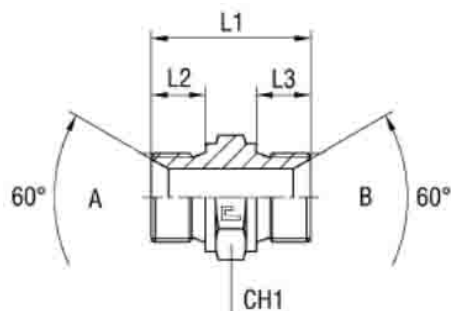

**STRAIGHT ADAPTORS**
**B-B**

MALE BSPP X BSPP STRAIGHT  
 BSPP MALE X MALE WITH 60° CONE (SUITS DOWTY SEAL)

Part Number	BSPP Male Thread (A)	BSPP Male Thread (B)	Overall Length mm (L1)	Thread Length - mm (L2)	Thread Length - mm (L3)	Hex A/F (CH1)
B-B-0202	1/8-28	1/8-28	26	10	10	14
B-B-0204	1/8-28	1/4-19	28	10	12	19
B-B-0404	1/4-19	1/4-19	30.0	12.0	12.0	19.0
B-B-0406	1/4-19	3/8-19	33.5	12.0	13.5	22.0
B-B-0408	1/4-19	1/2-14	38.0	12.0	16.0	27.0
B-B-0606	3/8-19	3/8-19	35.0	13.5	13.5	22.0
B-B-0608	3/8-19	1/2-14	39.5	13.5	16.0	27.0
B-B-0612	3/8-19	3/4-14	43.0	13.5	18.5	32.0
B-B-0808	1/2-14	1/2-14	42.0	16.0	16.0	27.0
B-B-0812	1/2-14	3/4-14	45.5	16.0	18.5	32.0
B-B-0816	1/2-14	1-11	45.5	16.0	20.5	32.0
B-B-1212	3/4-14	3/4-14	48.0	18.5	18.5	32.0
B-B-1216	3/4-14	1-11	52.5	18.5	20.5	41.0
B-B-1220	3/4-14	1.1/4-11	56.0	18.5	20.5	50.0
B-B-1616	1-11	1-11	54.0	20.5	20.5	41.0
B-B-1620	1-11	1.1/4-11	58.0	20.5	20.5	50.0
B-B-2020	1.1/4-11	1.1/4-11	58.0	20.5	20.5	50.0
B-B-2024	1.1/4-11	1.1/2-11	60.5	20.5	23.0	55.0
B-B-2424	1.1/2-11	1.1/2-11	63.0	23.0	23.0	55.0
B-B-2432	1.1/2-11	2-11	66.5	23.0	25.5	70.0
B-B-3232	2-11	2-11	68.0	25.5	25.5	70.0