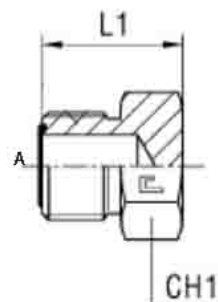

PLUGS AND CAPS
R

ORFS MALE PLUG

ORFS MALE HEX PLUG WITH O-RING

| Part Number | ORFS Male Thread (A) | Overall Length (L1) | Hex A/F (CH1) |
|-------------|----------------------|---------------------|---------------|
| R-09 | 9/16-18 | 16.8 | 15.9 |
| R-11 | 11/16-16 | 19.1 | 19.1 |
| R-13 | 13/16-16 | 22.4 | 22.2 |
| R-16 | 1-14 | 25.9 | 27 |
| R-19 | 1.3/16-12 | 27.4 | 21.8 |
| R-23 | 1.7/16-12 | 27.9 | 38.1 |
| R-27 | 1.11/16-12 | 27.9 | 44.5 |
| R-32 | 2-12 | 27.9 | 54 |