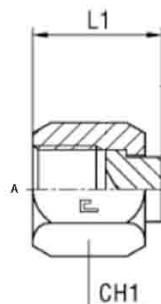

PLUGS AND CAPS
T

ORFS SWIVEL NUT FEMALE CAP

ORFS FEMALE SWIVEL CAP

Part Number	ORFS Female Thread (A)	Overall Length (L1)	Hex A/F (CH1)
T-09	9/16-18	14.7	17.5
T-11	11/16-16	17	20.6
T-13	13/16-16	21.1	23.8
T-16	1-14	23.6	28.6
T-19	1.3/16-12	25.9	34.9
T-23	1.7/16-12	27.9	41.3
T-27	1.11/16-12	27.9	47.6
T-32	2-12	27.9	57.2