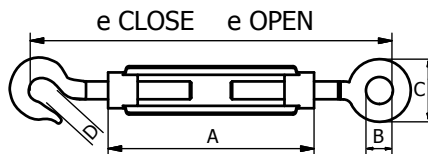

### BEAVER HOOK AND EYE COMMERCIAL TURNBUCKLES

Forged Hot Dipped Galvanised

Code	Size mm	Open mm	Closed mm	A mm	B mm	C mm	D mm	Finish	Pack Qty	Weight Per 100 (kg)	UOM
323206	6	225	153	99.5	9	19	9	Galvanised	250	8	Each
323208	8	250	161	120	11	22	11.5	Galvanised	150	14	Each
323210	10	330	220	150	14	27	14.5	Galvanised	100	26	Each
323213	13	415	265	191	16.5	34	14.5	Galvanised	40	50	Each
323216	16	520	335	250	24	46.5	19	Galvanised	25	100	Each
323220	20	595	400	290	27.3	53	25.5	Galvanised	15	168	Each
323223	22	700	440	325	31.5	66	24.5	Galvanised	8	246	Each
323225	25	720	480	337	32.5	67	26	Galvanised	8	256	Each

Size & Dimension will have +10% or -10%

### BEAVER EYE AND EYE COMMERCIAL TURNBUCKLES

Forged Hot Dipped Galvanised

Code	Size mm	Open mm	Closed mm	A mm	B mm	C mm	Finish	Pack Qty	Weight Per 100 (kg)	UOM
324206	6	200	132	98	10	19.5	Galvanised	250	8	Each
324208	8	250	166	123	11	22	Galvanised	150	14	Each
324210	10	295	188	144	12	25	Galvanised	100	26	Each
324213	13	420	255	297	17	33.5	Galvanised	40	50	Each
324216	16	525	340	250	24	45.5	Galvanised	25	100	Each
324220	20	605	395	285	28	52	Galvanised	15	168	Each
324225	25	720	490	345	32.5	67	Galvanised	8	256	Each