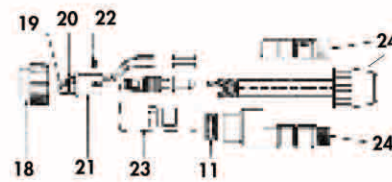

EURO TYPE CONNECTOR