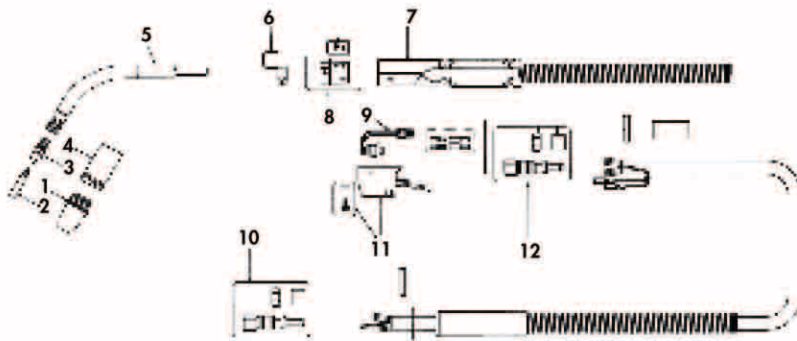

TWECO® SUPRA XT

TORCH MODEL	PART NUMBER	LENGTH	CONNECTION TYPE	DUTY CYCLE	CONTACT TIP	WIRES DIA. (MM)	COOLING TYPE
Supra XT	SE4004M16	4.0M	Tweco® 4	60% @ 450 amps	OTW15H/116	0.9-2.8	Air
Supra XT	SE400X4M16	4.0M	Euro	60% @ 450 amps	OTW15H/16	09-2.8	Air

Ordering Information:

Tweco® SUPRA XT 4.0 metre	Part No. SE4004M16
Tweco® SUPRA XT 4.0 metre	Part No. SE400X4M16

Torch Part Breakdown:

ITEM	DESCRIPTION	PART No
1	Nozzle	Refer Easy Find Page 54
2	Contact tip	Refer Easy Find Page 52
3	Diffuser	OTW55SW
4	Nozzle Insulator	717541
5	Conductor tube 45°	OTWSE65J/45
5	Conductor tube 60°	OTWSE65J/60
6	Gun hanger	OTW154
7	Handle Assembly	OTWSE86/H
8	Block	OTWSE66
9	Switch	OTWSE96/B
10	Rear connection assembly	OTW350/170K
11	Trigger housing assembly	OTWSE96
12	Front connector assembly	OTWSE104
13	Conduit liner	Refer Easy Find Page 57
14	Set screw	OTW44C
15	O-ring	OTW224
16	Connector plug No4 5/8"	OTW350/174H
16	Connector plug No5 5/8"	OTW176SH
17	Rear case	OTWSGT6RC
18	Connector nut	OTW174X/2
19	Conduit cap	OTW174EX/1C
20	O-ring	OTW174EX/1G
21	Rear connector	OTW174EX/1
22	Screw	OTW4MS
23	Power connection	OTW174X1/M
24	Rear case	OTWX6RC

TWECO TYPE CONNECTOR

EURO TYPE CONNECTOR