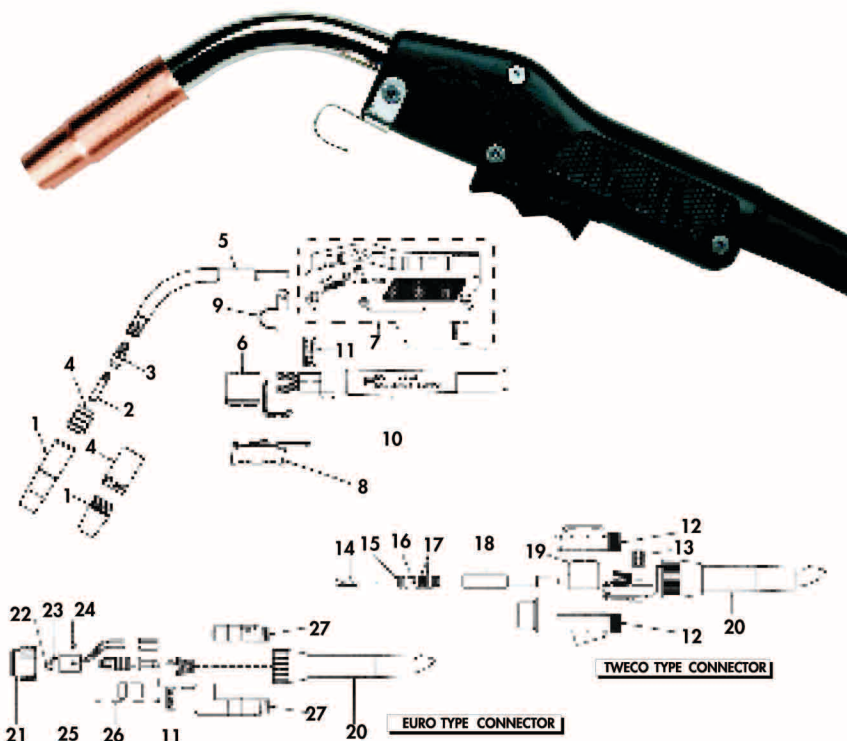

## TWECO® No. 4

TORCH MODEL	PART NUMBER	LENGTH	CONNECTION TYPE	DUTY CYCLE	CONTACT TIP	WIRES DIA. (MM)	COOLING TYPE
Tweco® No. 4	717201	3.6M	Tweco 4	60% @ 400 amps	OTW14/45	0.8-2.0	Air
Tweco® No. 4	717335	4.5M	Tweco 4	60% @ 400 amps	OTW14/45	0.8-2.0	Air
Tweco® No. 4	OTWX412/3545	3.6M	Euro	60% @ 400 amps	OTW14/45	0.8-2.0	Air
Tweco® No. 4	OTWX415/3545	4.5M	Euro	60% @ 400 amps	OTW14/45	0.8-2.0	Air

### Torch Part Breakdown:

ITEM	DESCRIPTION	PART No	RETAIL PACK PART No
1	Nozzle	Refer Easy Find Page 54	-
2	Contact tip	Refer Easy Find Page 52	-
3	Diffuser	OTW54A	OTW54A/R
4	Insulator	OTW34A	OTW34A/R
5	Conductor tube 45°	OTW64A/45	-
5	Conductor tube 60°	OTW64A/60	-
5	Conductor tube 45°	OTW64J/45	-
5	Conductor tube 60°	OTW64J/60	-
6	Power connector	OTW104	-
7	Handle	OTW84A	-
8	Trigger assembly	OTW94R	-
9	Gun hanger	OTW154	-
10	Front cable support	OTW144/12	-
11	Front cable clamp	OTW134/14	-
12	Rear case	OTWM6RC	-
13	Rear cable clamp	OTW134/14	-
14	Conduit liner	Refer Easy Find Page 57	-
15	Connector plug 1/2"	OTW350174	-
15	Connector plug 5/8"	OTW350174H	-
16	Grub screw 8/32 UNC	OTW44C	-
17	O-ring	OTW224	-
18	Power cable adaptor	OTWM170/4	-
19	Rear power connector	OTW104	-
20	Rear support	OTW350R23010 -	-
21	Connector nut	OTW174X/2	-
22	Conduit cap	OTW174EX/1C	-
23	O-ring	OTW174EX/1G	-
24	Screw	OTW4M/5	-
25	Rear connector	OTW174EX/1	-
26	Power connection	OTW174X/M	-
27	Rear case	OTWX6RC	-