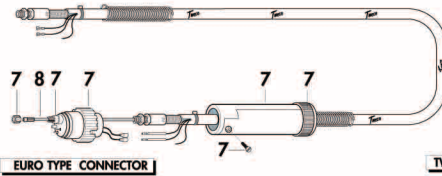

**TWECO® TWE4**

TORCH MODEL	PART NUMBER	LENGTH	CONNECTION TYPE	DUTY CYCLE	CONTACT TIP	WIRES DIA. (MM)	COOLING TYPE
TWE4.3 F spring pins	T161565367	3.6M	Euro	60% @ 400 amps	OTW14H/45	0.6-2.0	Air
TWE4.36 TW	T161565363	3.6M	Tweco®	60% @ 400 amps	OTW14H/45	0.6-2.0	Air

**Ordering Information:**

**TWE4, 3.6 metre Euro** Part No. T161565367

**TWE4, 3.6 metre TWECO®** Part No. T161565363

**Torch Part Breakdown:**

ITEM	DESCRIPTION	PART No	RETAIL PACK PART No
1	Nozzle	Refer Easy Find Page 54	-
2	Insulator	OTW34A	OTW34A/R
3	Contact tip	Refer Easy Find Page 52	-
4	Diffuser	OTW54A	OTW54A/R
5	Conductor tube 45°	T116103507	-
6	Handle repair kit	717592	-
7	Euro back end kit	717591	-
8	Conduit liner	Refer Easy Find Page 57	-
9	TWECO® back end kit	717593	-
10	Insulator CT	717540	-

**TWECO® No. 2**

TORCH MODEL	PART NUMBER	LENGTH	CONNECTION TYPE	DUTY CYCLE	CONTACT TIP	WIRES DIA. (MM)	COOLING TYPE
Tweco® No. 2	717162	3.6M	Tweco®	60% @ 250 amps	OTW14/35	0.6-1.2	Air

**Ordering Information:**

**TWECO® No. 2, 3.6 metre** Part No. 717162

**Torch Part Breakdown:**

ITEM	DESCRIPTION	PART No.	RETAIL PACK PART No.
1	Nozzle	Refer Easy Find Page 54	-
2	Contact tip	Refer Easy Find Page 52	-
3	Diffuser	OTW52	OTW52/R
4	Insulator	OTW32	OTW32/R
5	Conductor tube	OTW62A/45	-
5	Conductor tube	OTW62I/45	-
6	Power connector	OTW 102	-
7	Handle	OTW 83	-
8	Trigger assembly	OTW92	-
9	Gun hanger	OTW152	-
10	Front cable support	OTW142/6	-
11	Front cable clamp	OTW132/12	-
12	Rear case	OTWM6RC	-
13	Rear cable clamp	OTW132/12	-
14	Conduit Liner	Refer Easy Find Page 57	-
15	Connector plug	OTW350174	-
16	Grub screw 8/32UNC	OTW44C	-
17	O-ring	OTW224	-
18	Power cable adaptor	OTWM170/2	-
19	Rear power connector	OTW104	-
20	Rear support	717594	-