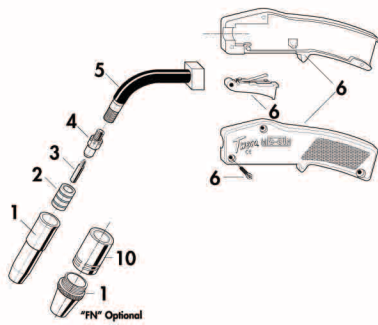

**TWECO® TWE4**

TORCH MODEL	PART NUMBER	LENGTH	CONNECTION TYPE	DUTY CYCLE	CONTACT TIP	WIRES DIA. (MM)	COOLING TYPE
TWE4.3 F spring pins	T161565367	3.6M	Euro	60% @ 400 amps	OTW14H/45	0.6-2.0	Air
TWE4.36 TW	T161565363	3.6M	Tweco®	60% @ 400 amps	OTW14H/45	0.6-2.0	Air

**Ordering Information:**

**TWE4, 3.6 metre Euro** Part No. T161565367

**TWE4, 3.6 metre TWECO®** Part No. T161565363

**Torch Part Breakdown:**

ITEM	DESCRIPTION	PART No	RETAIL PACK PART No
1	Nozzle	Refer Easy Find Page 54	-
2	Insulator	OTW34A	OTW34A/R
3	Contact tip	Refer Easy Find Page 52	-
4	Diffuser	OTW54A	OTW54A/R
5	Conductor tube 45°	T116103507	-
6	Handle repair kit	717592	-
7	Euro back end kit	717591	-
8	Conduit liner	Refer Easy Find Page 57	-
9	TWECO® back end kit	717593	-
10	Insulator CT	717540	-

**TWECO® No. 2**

TORCH MODEL	PART NUMBER	LENGTH	CONNECTION TYPE	DUTY CYCLE	CONTACT TIP	WIRES DIA. (MM)	COOLING TYPE
Tweco® No. 2	717162	3.6M	Tweco®	60% @ 250 amps	OTW14/35	0.6-1.2	Air

**Ordering Information:**

**TWECO® No. 2, 3.6 metre** Part No. 717162

**Torch Part Breakdown:**

ITEM	DESCRIPTION	PART No.	RETAIL PACK PART No.
1	Nozzle	Refer Easy Find Page 54	-
2	Contact tip	Refer Easy Find Page 52	-
3	Diffuser	OTW52	OTW52/R
4	Insulator	OTW32	OTW32/R
5	Conductor tube	OTW62A/45	-
5	Conductor tube	OTW62I/45	-
6	Power connector	OTW 102	-
7	Handle	OTW 83	-
8	Trigger assembly	OTW92	-
9	Gun hanger	OTW152	-
10	Front cable support	OTW142/6	-
11	Front cable clamp	OTW132/12	-
12	Rear case	OTWM6RC	-
13	Rear cable clamp	OTW132/12	-
14	Conduit Liner	Refer Easy Find Page 57	-
15	Connector plug	OTW350174	-
16	Grub screw 8/32UNC	OTW44C	-
17	O-ring	OTW224	-
18	Power cable adaptor	OTWM170/2	-
19	Rear power connector	OTW104	-
20	Rear support	717594	-