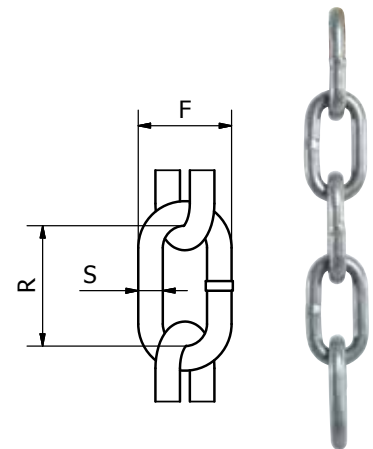

BEAVER LONG LINK PROOF COIL CHAIN

BEAVER LONG LINK PROOF COIL CHAIN

Hot Dipped Galvanised – Sizes 4 - 10mm

Code	Nominal Size mm	S mm	R mm	F mm	Finish	UOM	Metres Per 100(kg)
130304	4	4	25.4	18.6	Galvanised	Metre	318
130305	5	5	29.3	21.8	Galvanised	Metre	206
130306	6	6.3	34.5	26.1	Galvanised	Metre	128
130308	8	8	41.2	31.9	Galvanised	Metre	78.1
130310	10	10	49	38	Galvanised	Metre	50.2

Metres per drum are subject to + or - 10% on actual metreage

NOT TO BE USED FOR LIFTING

BEAVER LONG LINK PROOF COIL CHAIN

Self Colour – Sizes 4 - 10mm

Code	Nominal Size mm	S mm	R mm	F mm	Finish	UOM	Metres Per 100(kg)
130104	4	4	25.4	18.6	Self Colour	Metre	335
130105	5	5	29.3	21.8	Self Colour	Metre	217
130106	6	6.3	34.5	26.1	Self Colour	Metre	135
130108	8	8	41.2	31.9	Self Colour	Metre	82.2
130110	10	10	49	38	Self Colour	Metre	52.9

Metres per drum are subject to + or - 10% on actual metreage

NOT TO BE USED FOR LIFTING

BEAVER LONG LINK PROOF COIL CHAIN

Electro Galvanised – Sizes 5 - 8mm

Code	Nominal Size mm	S mm	R mm	F mm	Finish	UOM	Metres Per 100(kg)
130205	5	5	29.3	21.8	Electro Gal	Metre	206
130206	6	6.3	34.5	26.1	Electro Gal	Metre	128
130208	8	8	41.2	31.9	Electro Gal	Metre	78.1

Metres per drum are subject to + or - 10% on actual metreage

NOT TO BE USED FOR LIFTING