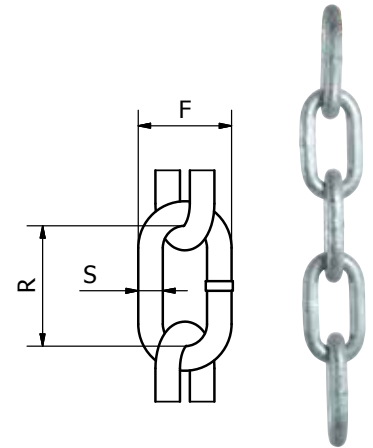

BEAVER LONG LINK PROOF COIL CHAIN

BEAVER LONG LINK PROOF COIL CHAIN

Hot Dipped Galvanised – Sizes 4 - 10mm

Code	Nominal Size mm	S mm	R mm	F mm	Finish	UOM	Metres Per 100(kg)
130304	4	4	25.4	18.6	Galvanised	Metre	318
130305	5	5	29.3	21.8	Galvanised	Metre	206
130306	6	6.3	34.5	26.1	Galvanised	Metre	128
130308	8	8	41.2	31.9	Galvanised	Metre	78.1
130310	10	10	49	38	Galvanised	Metre	50.2

Metres per drum are subject to + or - 10% on actual metreage

NOT TO BE USED FOR LIFTING

BEAVER LONG LINK PROOF COIL CHAIN

Self Colour – Sizes 4 - 10mm

Code	Nominal Size mm	S mm	R mm	F mm	Finish	UOM	Metres Per 100(kg)
130104	4	4	25.4	18.6	Self Colour	Metre	335
130105	5	5	29.3	21.8	Self Colour	Metre	217
130106	6	6.3	34.5	26.1	Self Colour	Metre	135
130108	8	8	41.2	31.9	Self Colour	Metre	82.2
130110	10	10	49	38	Self Colour	Metre	52.9

Metres per drum are subject to + or - 10% on actual metreage

NOT TO BE USED FOR LIFTING

BEAVER LONG LINK PROOF COIL CHAIN

Electro Galvanised – Sizes 5 - 8mm

Code	Nominal Size mm	S mm	R mm	F mm	Finish	UOM	Metres Per 100(kg)
130205	5	5	29.3	21.8	Electro Gal	Metre	206
130206	6	6.3	34.5	26.1	Electro Gal	Metre	128
130208	8	8	41.2	31.9	Electro Gal	Metre	78.1

Metres per drum are subject to + or - 10% on actual metreage

NOT TO BE USED FOR LIFTING