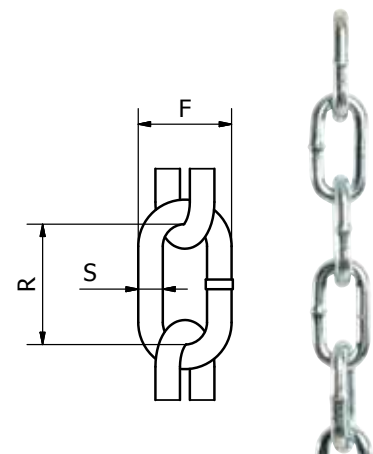

BEAVER LONG LINK PROOF COIL CHAIN

BEAVER LONG LINK PROOF COIL CHAIN

Hot Dipped Galvanised – Sizes 4 - 10mm

Code	Nominal Size mm	S mm	R mm	F mm	Finish	UOM	Metres Per 100(kg)
130304	4	4	25.4	18.6	Galvanised	Metre	318
130305	5	5	29.3	21.8	Galvanised	Metre	206
130306	6	6.3	34.5	26.1	Galvanised	Metre	128
130308	8	8	41.2	31.9	Galvanised	Metre	78.1
130310	10	10	49	38	Galvanised	Metre	50.2

Metres per drum are subject to + or - 10% on actual metreage

NOT TO BE USED FOR LIFTING

BEAVER LONG LINK PROOF COIL CHAIN

Self Colour – Sizes 4 - 10mm

Code	Nominal Size mm	S mm	R mm	F mm	Finish	UOM	Metres Per 100(kg)
130104	4	4	25.4	18.6	Self Colour	Metre	335
130105	5	5	29.3	21.8	Self Colour	Metre	217
130106	6	6.3	34.5	26.1	Self Colour	Metre	135
130108	8	8	41.2	31.9	Self Colour	Metre	82.2
130110	10	10	49	38	Self Colour	Metre	52.9

Metres per drum are subject to + or - 10% on actual metreage

NOT TO BE USED FOR LIFTING

BEAVER LONG LINK PROOF COIL CHAIN

Electro Galvanised – Sizes 5 - 8mm

Code	Nominal Size mm	S mm	R mm	F mm	Finish	UOM	Metres Per 100(kg)
130205	5	5	29.3	21.8	Electro Gal	Metre	206
130206	6	6.3	34.5	26.1	Electro Gal	Metre	128
130208	8	8	41.2	31.9	Electro Gal	Metre	78.1