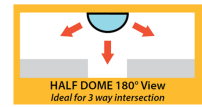

Safety Mirror Half Dome 800mm Acrylic

Product Images

DISTANCE GUIDE	
Dome Mirror Size	Viewing Distance*
300mm	To 5 metres
400mm	To 5 metres
600mm	To 8 metres
800mm	To 10 metres

Crystal View™
SAFETY MIRRORS

Description

This half dome safety mirror is perfect for busy areas and corridors, and hazardous T-Intersections (for example hospitals, labs and offices). Suitable for any application where the clearest possible view of what's coming around the corner is essential.

- Constructed from premium 3mm thick acrylic for superior performance and longevity.
- Each mirror is **hand-inspected** to ensure that it **will not bend or distort** like cheaper alternatives.
- Can be **mounted on walls or ceiling or even racking**.
- Lightweight and easy to install.
- **Mounting hardware is included.**
- NOTE: Displayed viewing distance is measured from viewer to mirror and is advisory only - Will vary depending on factors such as lighting, placement and purpose.

Additional Information

Brand	Crystal View™
Mirror Application	Indoor
Mirror Material	Acrylic
Mirror Size	800mm